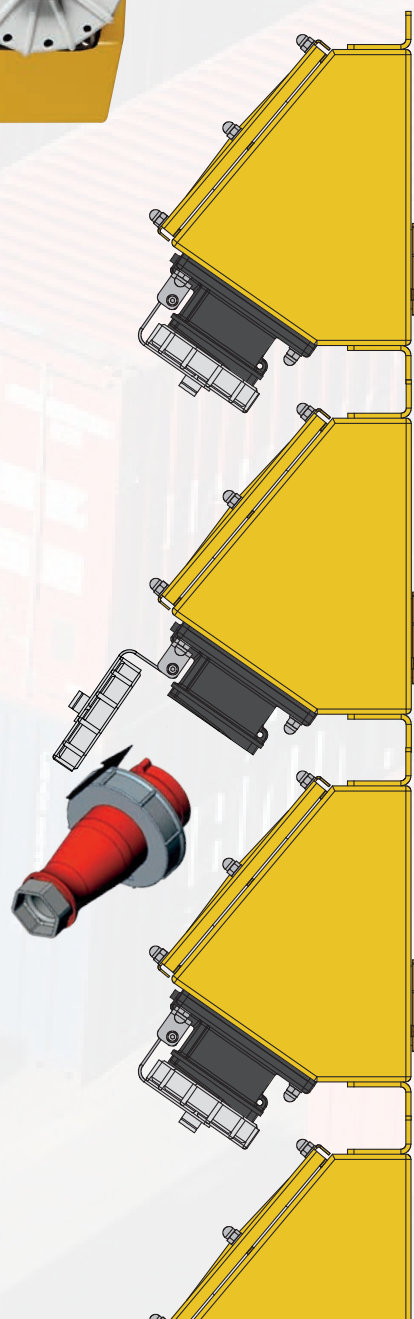

DOSE „Power Pack“

SPACE SAVING REVOLUTION

safe – ergonomic – economic

- space saving multi-level configuration of 2-12 gangs
- ergonomically plug guide by 30° angle
- novel safety lock by flap bayonet cap
- approved safety with Snap-In-Technology
- available with LED indicator on request

www.karl-dose.de

DOSE „Power Tower“ SPACE SAVING REVOLUTION

safe – ergonomic – economic

- optimized space saving on board,
in the maximum > 50%
- 2 modules: PT6 & PT10 create individual options
of configuration: 2-6 gangs and 7-10 gangs
- freedom in plug-in positioning management
close to final setting
- maximum flexibility by retrofittable plug-in positions
even in an already installed Power Tower
- ergonomically plug guide by 10° angle
- approved safety with Snap-In-Technology
- available with LED indicator on request